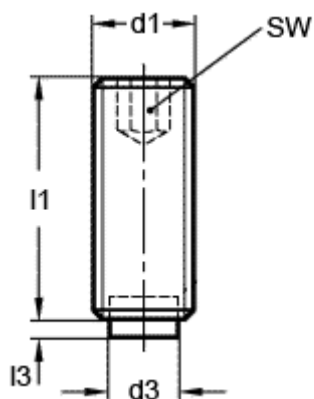

# Data Sheet

Article number: 20931616

Description: E+G Grub screw  
GN 913.3-M6-12-KU

## Measures

---

d1 = M6  
d3 = 4  
l1 = 12.0  
l3 = 1.3  
SW = 3.0